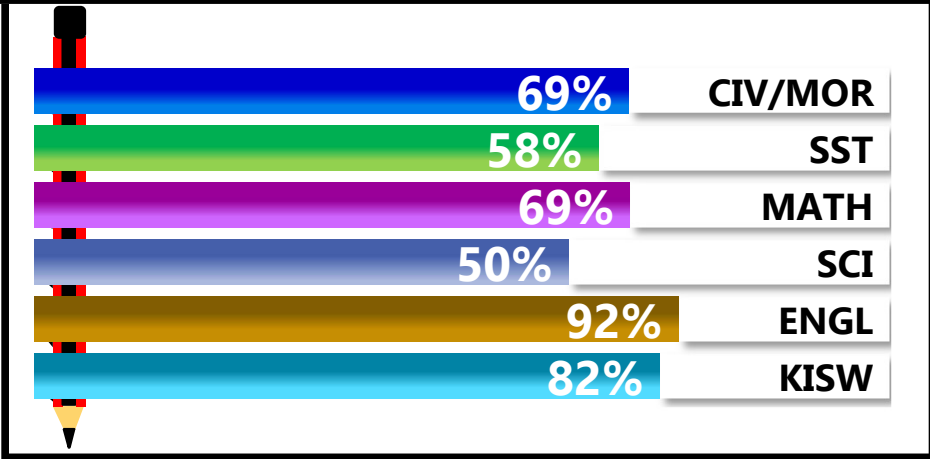

BLESSED MABUBA			
REGION: DODOMA		SCHOOL AVERAGE	209.6	OVERALL GRADE	
DISTRICT: DODOMA				CATEGORY	
				B	
				BELOW 40	

SUBJECT PERFORMANCE ANALYSIS

SUBJECT NAME	AVG	%	RNK
ENGLISH	45.9	92%	1
KISWAHILI	40.9	82%	2
MATHEMATICS	34.5	69%	3
CIVIC & MORAL	34.3	69%	4
SOCIAL STUDIES	29.2	58%	5
SCIENCE	25.0	50%	6
BOYS/GIRLS PASS RATE	STD	AVG	%
BOYS	3	0.15	15%
GIRLS	18	0.85	85%

GRADE ANALYSIS SUMMARY					
SUBJECT NAME/GRADE	A	B	C	D	E
MATHEMATICS	3	11	6	0	0
KISWAHILI	12	8	0	0	0
ENGLISH	19	1	0	0	0
SCIENCE	0	3	13	0	0
SOCIAL STUDIES	0	7	12	1	0
CIVIC AND MORAL	2	11	6	0	0