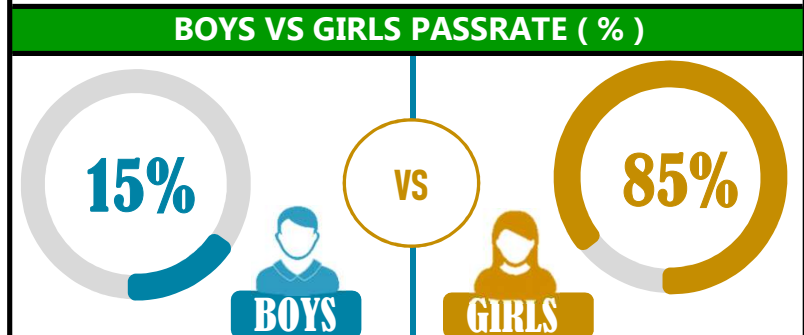

OVERALL GRADE ANALYSIS	NO.	SEATED	%
A	1	20	5%
B	17		85%
C	2		10%
D	0	0	0%
E	0		0%

OVERALL PERFORMANCE ANALYSIS		
REGISTERED	21	100%
SEATED	20	95%
ABSENTEES	1	5%
PASSED	20	95%
FAILED	0	0%